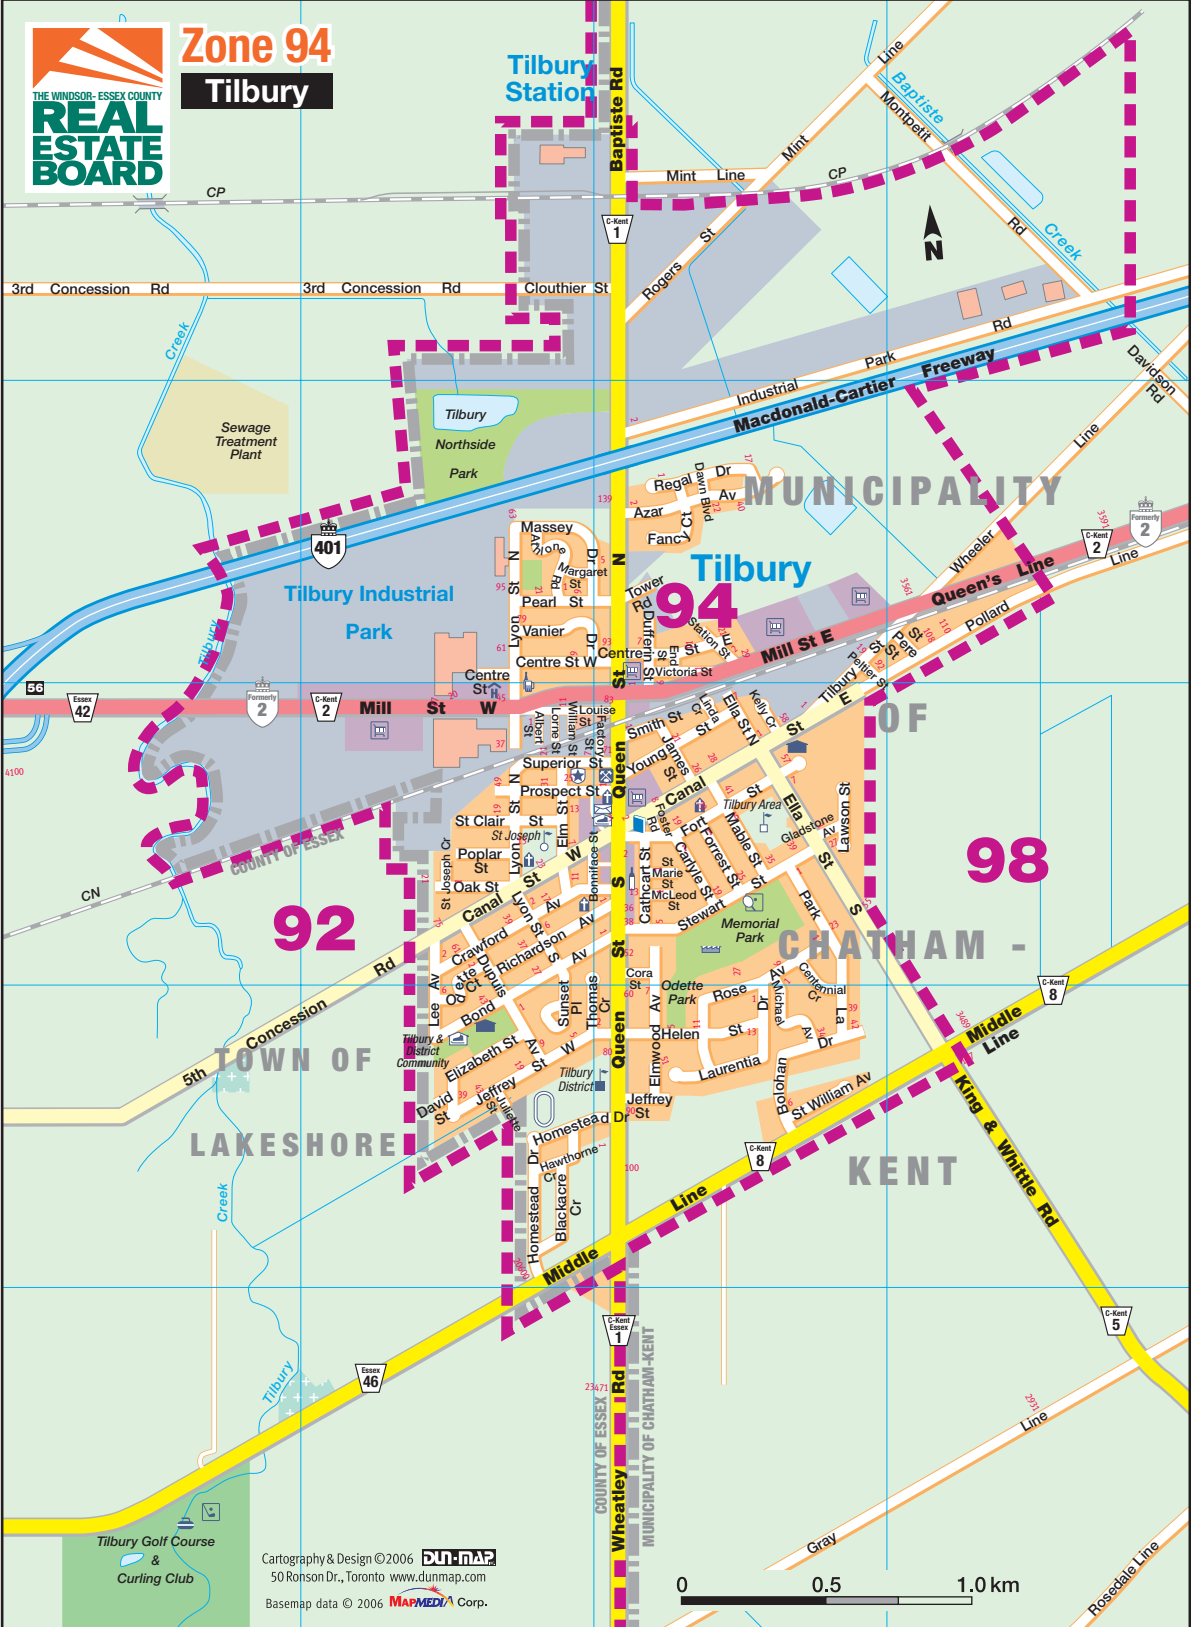

# Zone 94 Tilbury

Cartography & Design ©2006 **DUN-MAP**  
50 Ronson Dr., Toronto www.dunmap.com  
Basemap data © 2006 **MAPMEDIA** Corp.